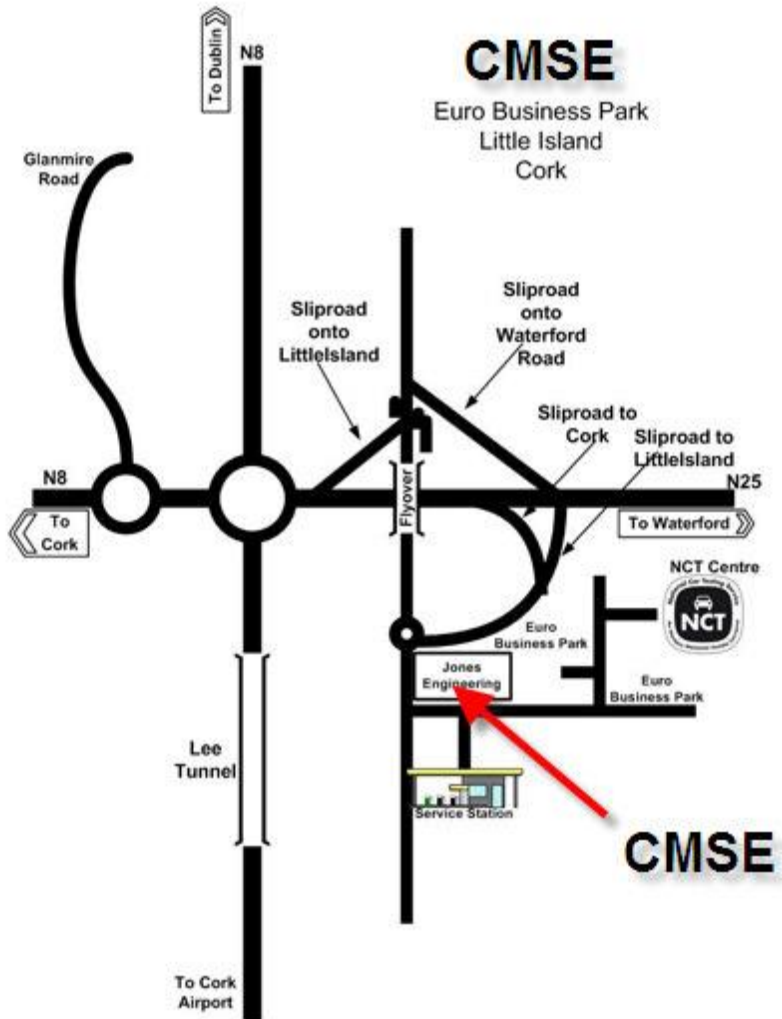

Directions to CMSE Head Office, Euro Business Park, Little Island, Co. Cork

Tel: 021 497 8100

By Car:

Coming from Cork city:

- You will arrive at the Dunkettle roundabout.
- Take the second exit off this roundabout (Waterford road).
- Travel one mile on the motorway until you get to the Little Island slip road.
- Take the second exit (straight through) at the roundabout.
- Take the next left (just before the Petrol Station).
- Take the next left into Euro Business Park.
- Take the next left (this will bring you in to the back of our building).
- Follow the one way system around our building (left direction) and our entrance is the last one at the end of the building.

Coming from Midleton/Waterford:

- Take the sliproad for Little Island.
- Take the first exit (left) at the roundabout.
- Take the next left (just before the Petrol Station).
- Take the next left into Euro Business Park.
- Take the next left (this will bring you in to the back of our building).
- Follow the one way system around our building (left direction) and our entrance is the last one at the end of the building.

Coming from Dublin:

- You will arrive at the Dunkettle roundabout.
- Take the left exit off this roundabout (Waterford road).
- Travel one mile on the motorway until you get to the Little Island slip road.
- Once on the sliproad keep in right hand lane and cross over the flyover.
- At the next roundabout take the second exit (straight through).
- Take the next left (just before the Petrol Station).
- Take the next left (into Euro Business Park).
- Take the next immediate left (this will bring you to the back of our building).
- Follow the one way system and you will arrive at our entrance.